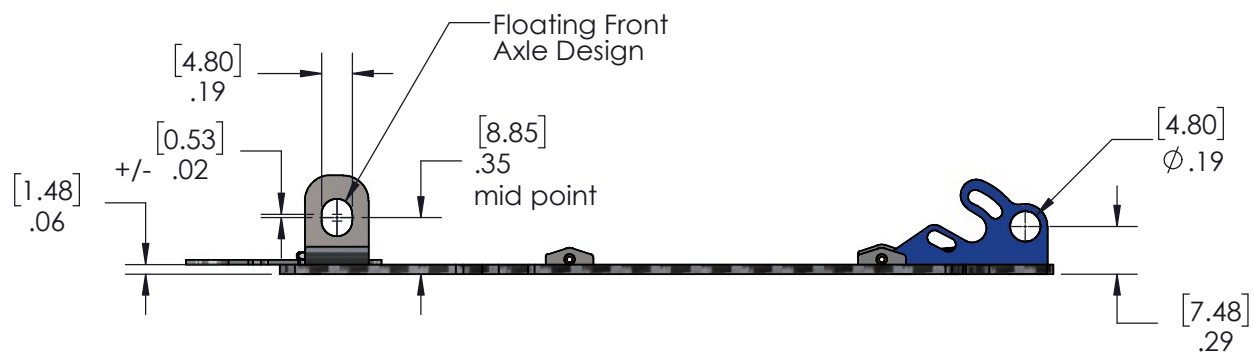

8 7 6 5 4 3 2 1

E
D
C
B
A

KC RACING JAMESTOWN, MICHIGAN USA

The contents of this document are provided on a restricted basis and are not to be used in any way detrimental to the interests of KC Racing. Copyright © KC Racing. All rights reserved.

Tolerances +/- .005 [0.13] unless noted
Primary units - inches, metric [mm]

CarbonX Indy/F1 Wide Chassis

REV: KCL DATE: 11/20/24

DATE: 11/20/24
PART NAME: PRODUCTION
REV: B
NUMBER: KCR-CFI01

1 OF 1

8 7 6 5 4 3 2 1