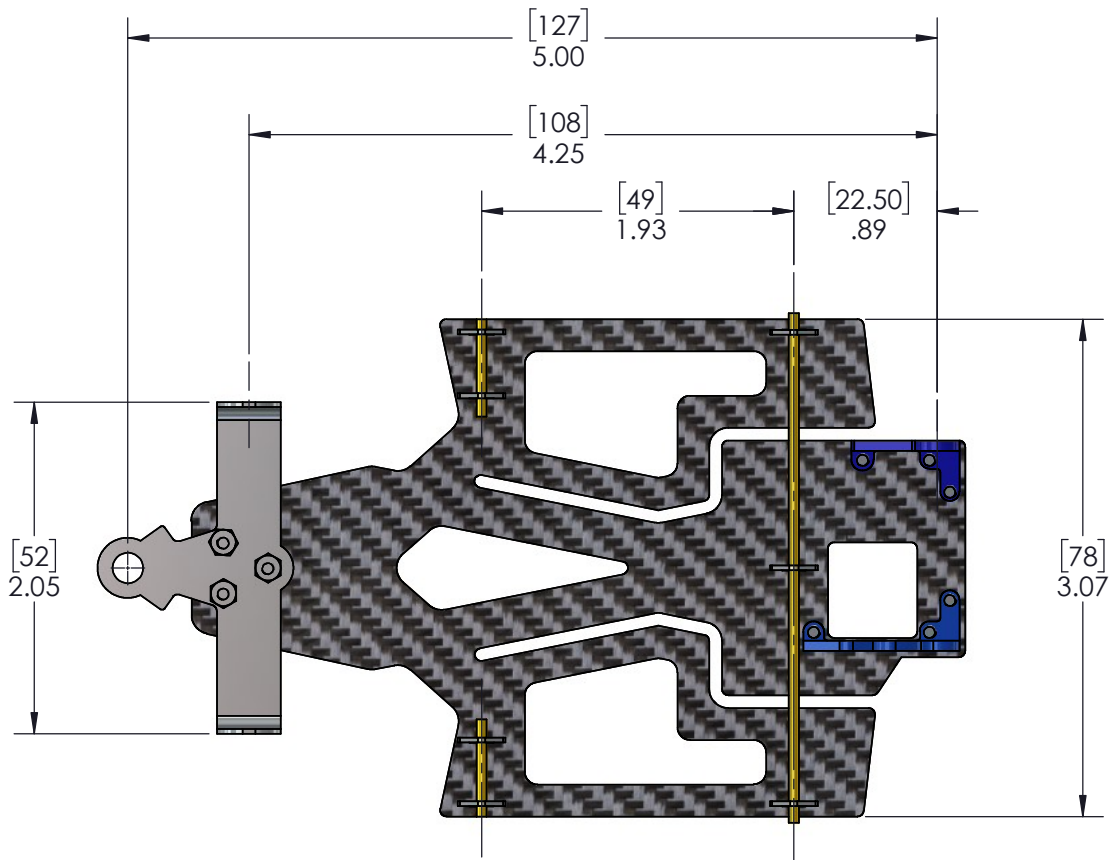

8 7 6 5 4 3 2 1

E
D
C
B
A

KC RACING JAMESTOWN, MICHIGAN USA

The contents of this document are provided on a restricted basis and are not to be used in any way detrimental to the interests of KC Racing. Copyright © KC Racing. All rights reserved.

Tolerances +/- .005 [0.13] unless noted
Primary units - inches, metric [mm]

CarbonX Indy/F1 Wide Chassis

REV: KCL DATE: 11/20/24

DATE: 11/20/24
PART NAME: PRODUCTION
REV: B
NUMBER: KCR-CFI01

1 OF 1

8 7 6 5 4 3 2 1