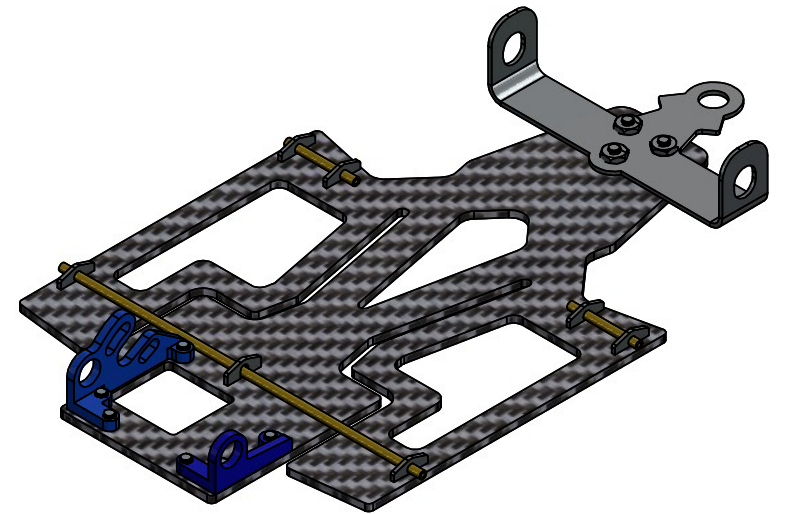

8 7 6 5 4 3 2 1

E
D
C
B
A

KC RACING JAMESTOWN, MICHIGAN USA

The contents of this document are provided on a restricted basis and are not to be used in any way detrimental to the interests of KC Racing. Copyright © KC Racing. All rights reserved.

Tolerances +/- .005 [0.13] unless noted
Primary units - inches, metric [mm]

CarbonX Indy/F1 Wide Chassis

REV: KCL DATE: 11/20/24

DATE: 11/20/24
PART NAME: PRODUCTION
REV: B
NUMBER: KCR-CFI01

1 OF 1

8 7 6 5 4 3 2 1